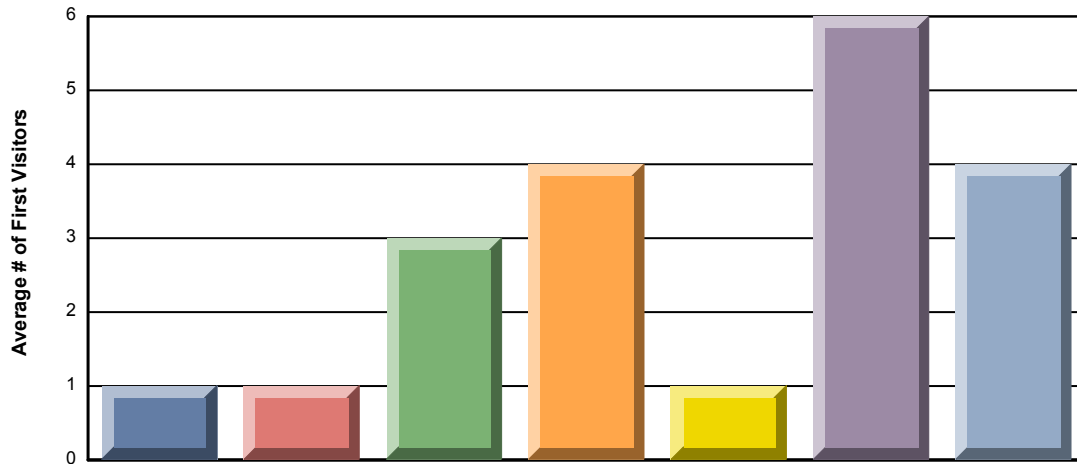

CMS Condo 1st On-site & Beback Traffic Flow

Between 11/22/10 and 11/28/10

	Monday	Tuesday	Wednesday	Thursday	Friday	Saturday	Sunday	Total
22 Nov 10	1	1	3	4	1	6	4	20
Average # of 1st Visits	<u>1.0</u>	<u>1.0</u>	<u>3.0</u>	<u>4.0</u>	<u>1.0</u>	<u>6.0</u>	<u>4.0</u>	<u>2.9</u>
Total # of 1st Visits	<u>1</u>	<u>1</u>	<u>3</u>	<u>4</u>	<u>1</u>	<u>6</u>	<u>4</u>	<u>20</u>